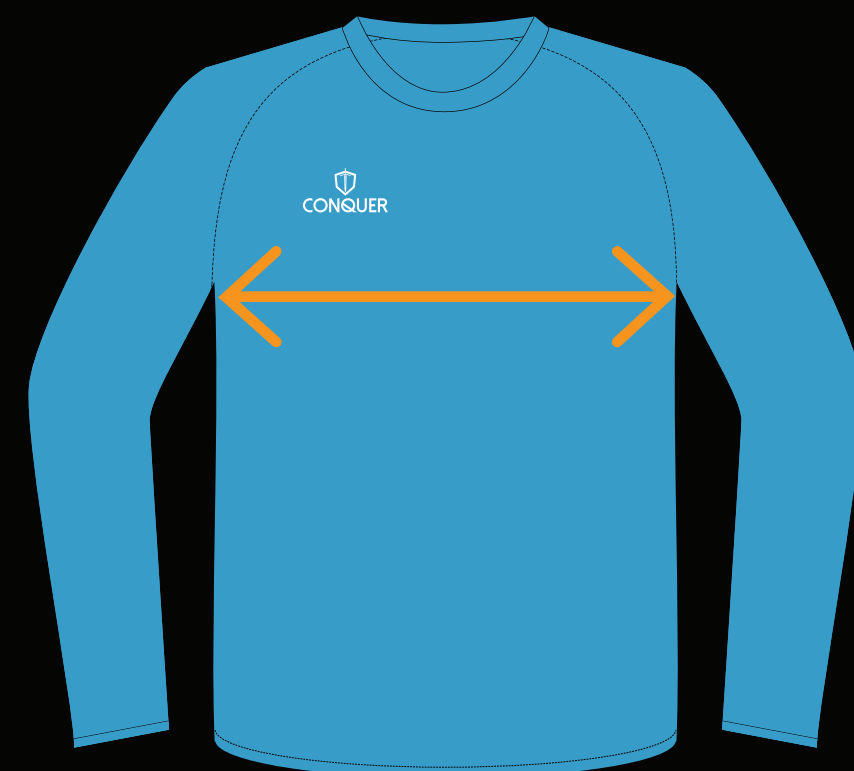

SWEATSHIRT

MENS

Measurements represent actual size of the garment

SIZE	CHEST	BACK LENGTH
XS	50cm	67cm
SMALL	52cm	69cm
MEDIUM	55cm	71cm
LARGE	59cm	73cm
XL	62cm	76cm
2XL	66cm	79cm
3XL	71cm	80cm
4XL	75cm	81cm

FRONT CHEST

Measure garment on a flat surface, 1 inch down from each armpit. Only the front of chest measurement is needed.

*No need for body measurements.

FULL LENGTH SLEEVE

Measure garment on a flat surface from the collar seam to the sleeve edge.

*No need for body measurements.