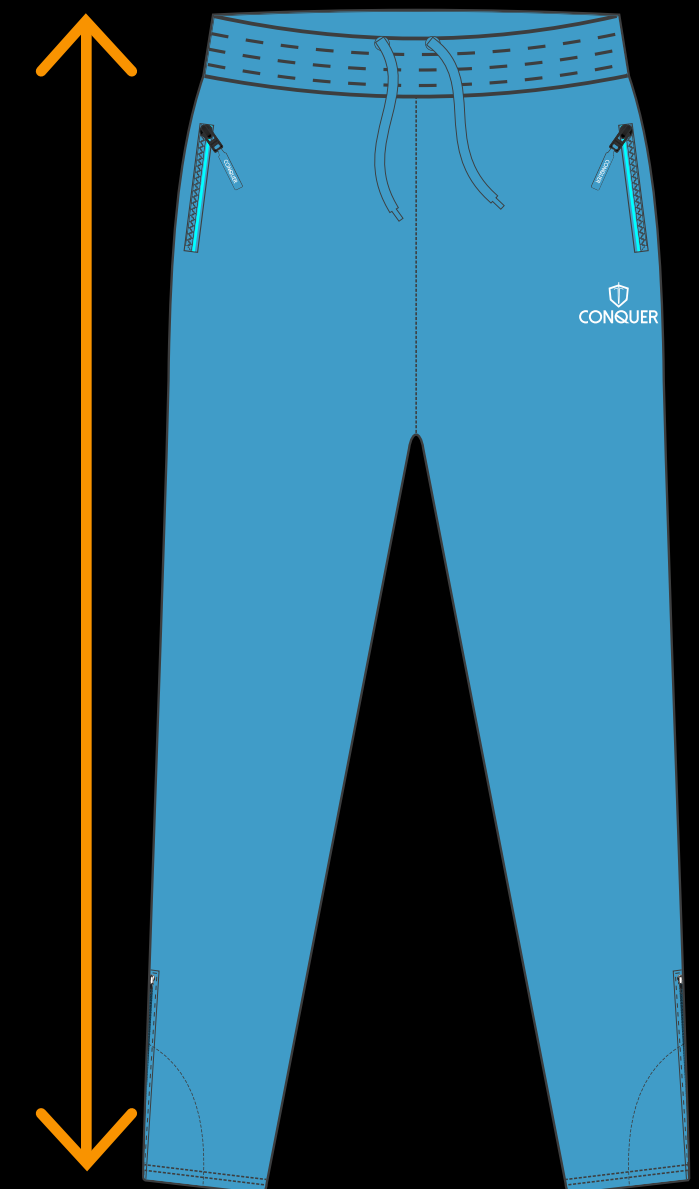

SIDE LENGTH

Measure garment on a flat surface, measure from the top of the waist band to the edge of the garment leg.

*No need for body measurements.