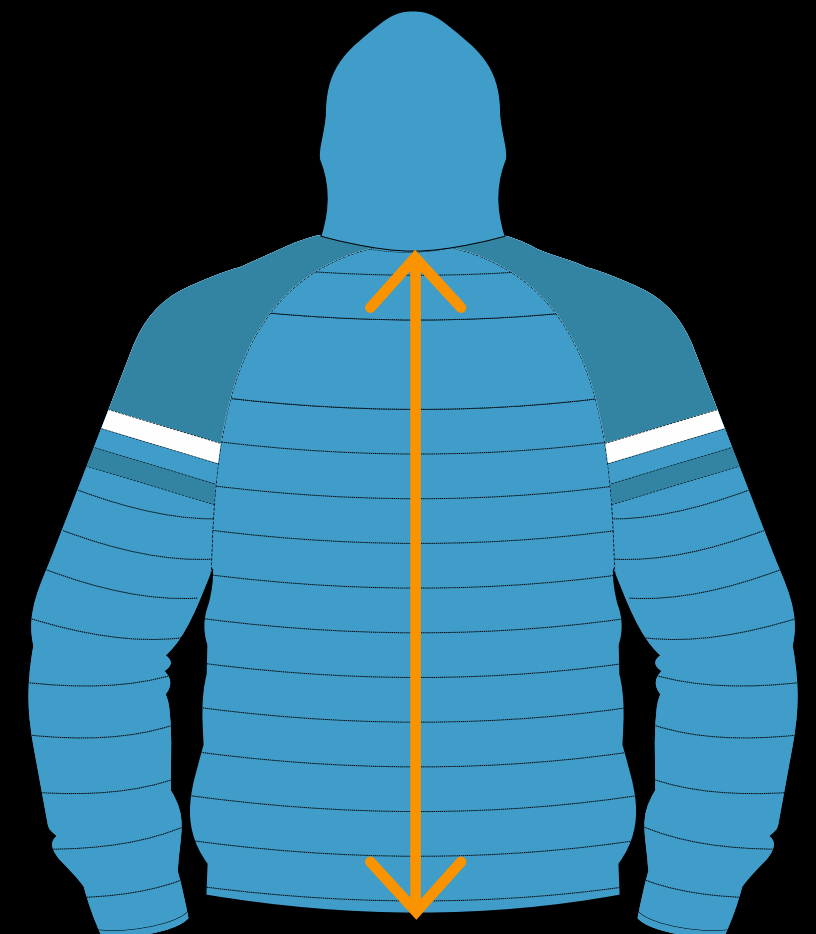

BACK LENGTH

Measure garment on a flat surface from the collar seam to the bottom edge.

*No need for body measurements.