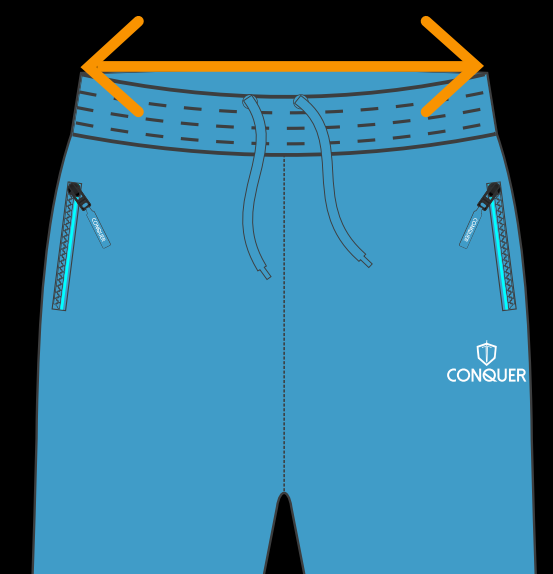

WAIST

Measure garment on a flat surface. Only the front of waist measurement is needed.

*No need for body measurements.