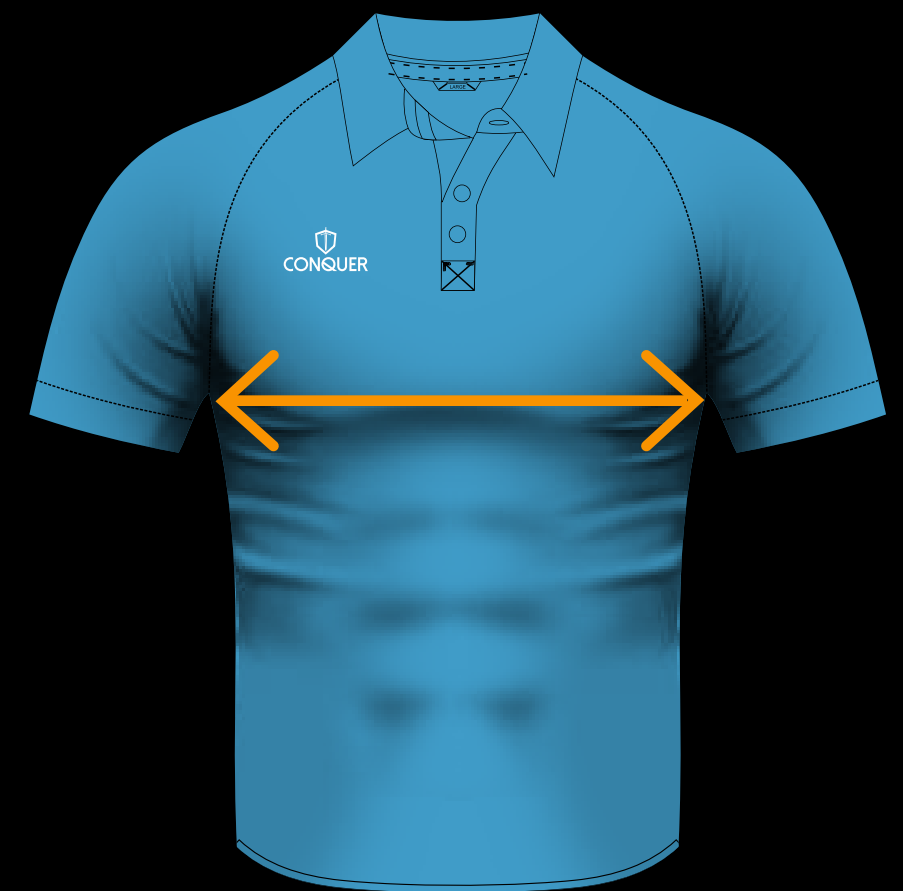

FRONT CHEST

Measure garment on a flat surface, 1inch down from each armpit. Only the front of chest measurement is needed.

*No need for body measurements.