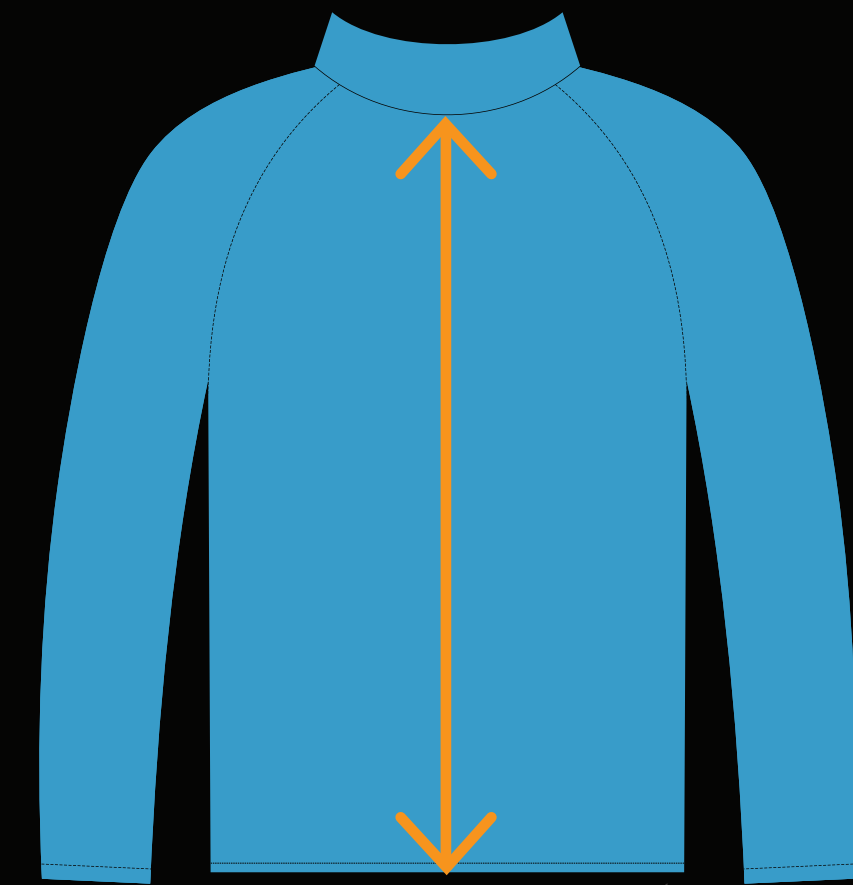

**No need for body measurements.*

BACK LENGTH

Measure garment on a flat surface from the collar seam to the bottom edge.

**No need for body measurements.*

#PREPAREDFORGLORY

MIDLAYER

MENS

Measurements represent actual size of the garment

SIZE	CHEST	BACK LENGTH
XS	50cm	67cm
SMALL	52cm	69cm
MEDIUM	55cm	71cm
LARGE	59cm	73cm
XL	62cm	76cm
2XL	66cm	79cm
3XL	71cm	80cm
4XL	75cm	81cm

FRONT CHEST

Measure garment on a flat surface, 1 inch down from each armpit. Only the front of chest measurement is needed.

**No need for body measurements.*

BACK LENGTH

Measure garment on a flat surface from the collar seam to the bottom edge.

**No need for body measurements.*

#PREPAREDFORGLORY

HYBRID JACKET

MEN / UNISEX

Measurements represent actual size of the garment