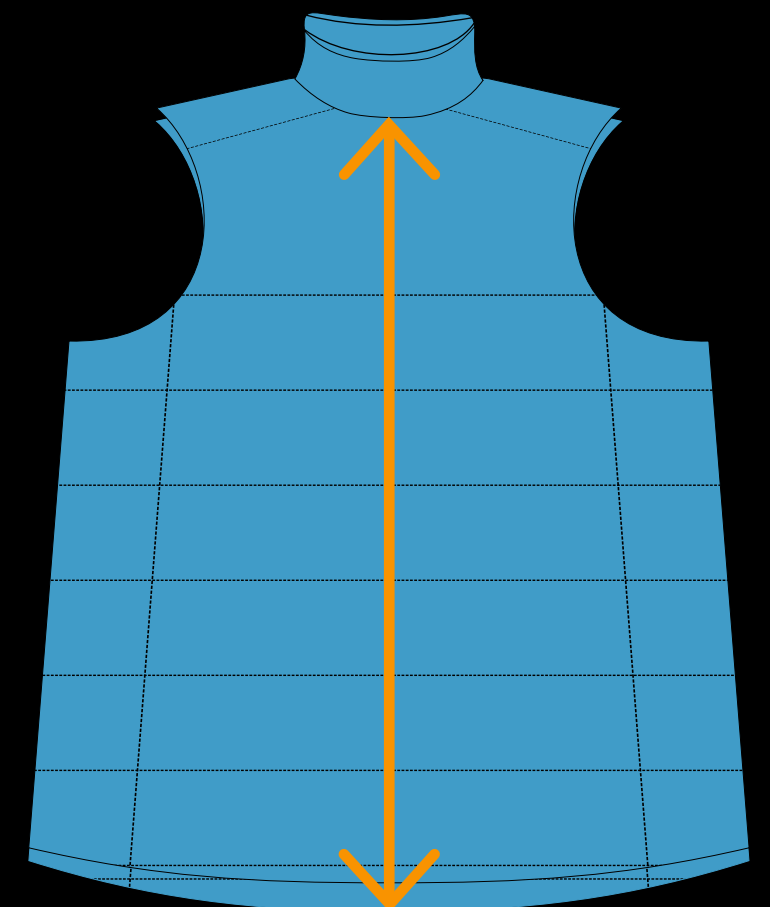

SIZE	FRONT CHEST	BACK LENGTH
XS	52cm	70cm
SMALL	54cm	73cm
MEDIUM	57cm	75cm
LARGE	60cm	77cm
XL	63cm	79cm
2XL	67cm	81cm
3XL	72cm	83cm
4XL	75cm	83cm
5XL	79cm	83cm
6XL	83cm	83cm

FRONT CHEST

Measure garment on a flat surface, 1 inch down from each armpit. Only the front of chest measurement is needed.

**No need for body measurements.*

BACK LENGTH

Measure garment on a flat surface from the collar seam to the bottom edge.

**No need for body measurements.*

#PREPAREDFORGLORY

PUFFY JACKET

MENS

Measurements represent actual size of the garment