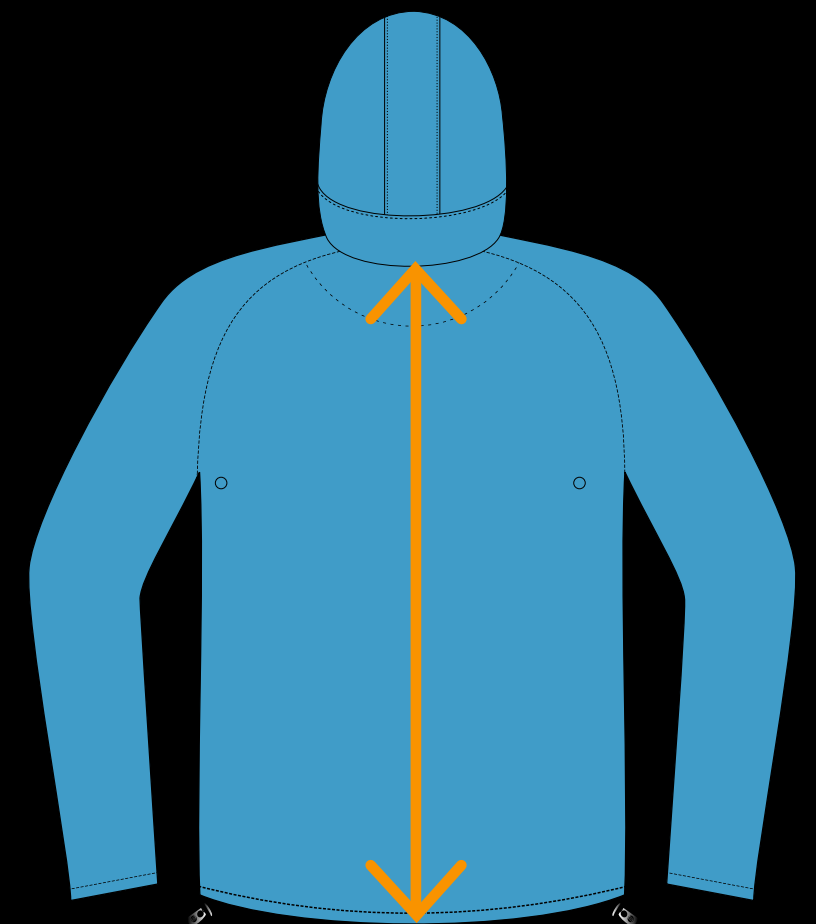

SIZE	FRONT CHEST	BACK LENGTH	FULL LENGTH SLEEVE
XS	51cm	75cm	78cm
SMALL	53cm	77cm	81cm
MEDIUM	56cm	79cm	83cm
LARGE	59cm	81cm	84.5cm
XL	62cm	83cm	86cm
2XL	66cm	85cm	87cm
3XL	71cm	87cm	88cm
4XL	74cm	87cm	88cm
5XL	78cm	87cm	88cm
6XL	82cm	87cm	88cm

**No need for body measurements.*

BACK LENGTH

Measure garment on a flat surface from the collar seam to the bottom edge.

**No need for body measurements.*

#PREPAREDFORGLORY

MIDLAYER

MENS

Measurements represent actual size of the garment