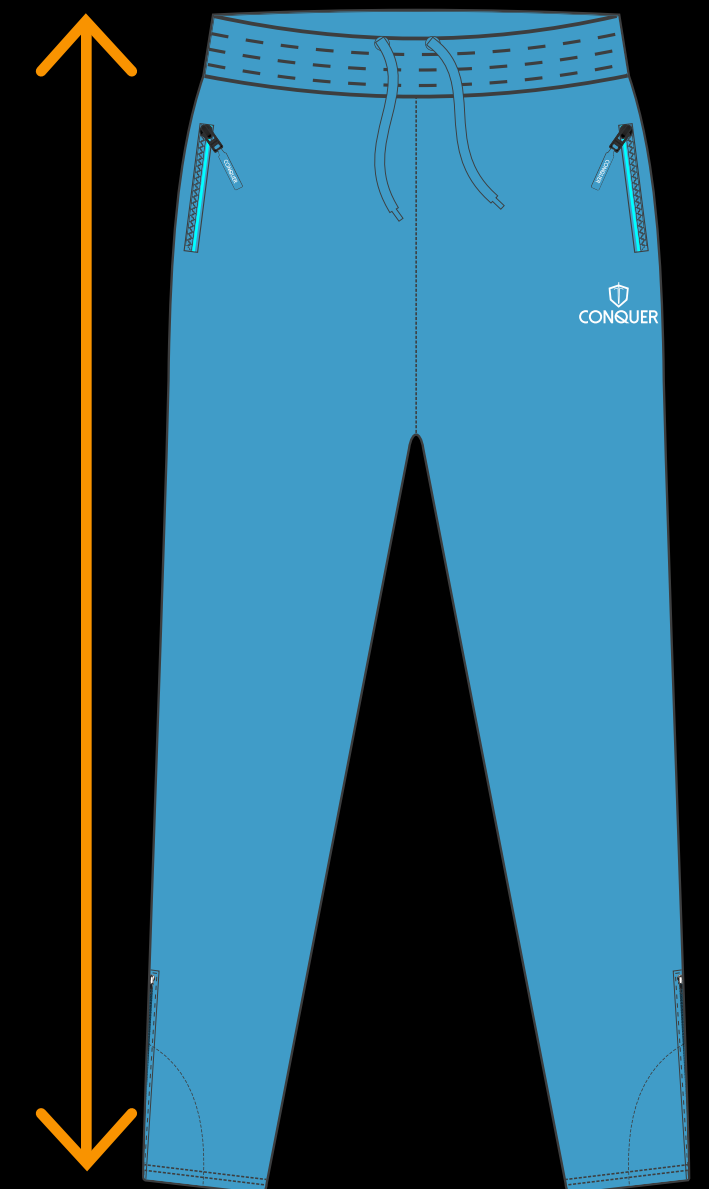

SKINNY PANTS

MENS / UNISEX

Measurements represent actual size of the garment

SIZE	SIDE LENGTH	WAIST
XS	93cm	35cm
SMALL	97cm	36cm
MEDIUM	102cm	37cm
LARGE	105cm	38cm
XL	108cm	39cm
2XL	110cm	40cm
3XL	112cm	41cm
4XL	114cm	42cm
5XL	115cm	43cm
6XL	116cm	44cm

SIDE LENGTH

Measure garment on a flat surface, measure from the top of the waist band to the edge of the garment leg.

**No need for body measurements.*

WAIST

Measure garment on a flat surface. Only the front of waist measurement is needed.

**No need for body measurements.*

#PREPAREDFORGLORY