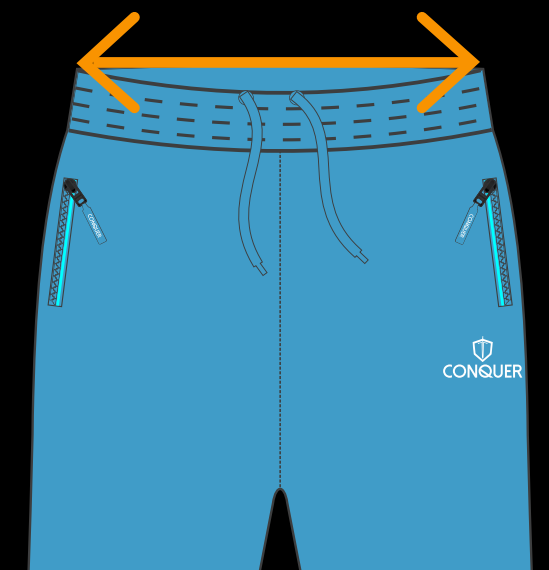

SKINNY PANTS

MENS / UNISEX

Measurements represent actual size of the garment

SIZE	SIDE LENGTH	WAIST
XS	93cm	35cm
SMALL	97cm	36cm
MEDIUM	102cm	37cm
LARGE	105cm	38cm
XL	108cm	39cm
2XL	110cm	40cm
3XL	112cm	41cm
4XL	114cm	42cm
5XL	115cm	43cm
6XL	116cm	44cm

SIDE LENGTH

Measure garment on a flat surface, measure from the top of the waist band to the edge of the garment leg.

**No need for body measurements.*

WAIST

Measure garment on a flat surface. Only the front of waist measurement is needed.

**No need for body measurements.*

#PREPAREDFORGLORY