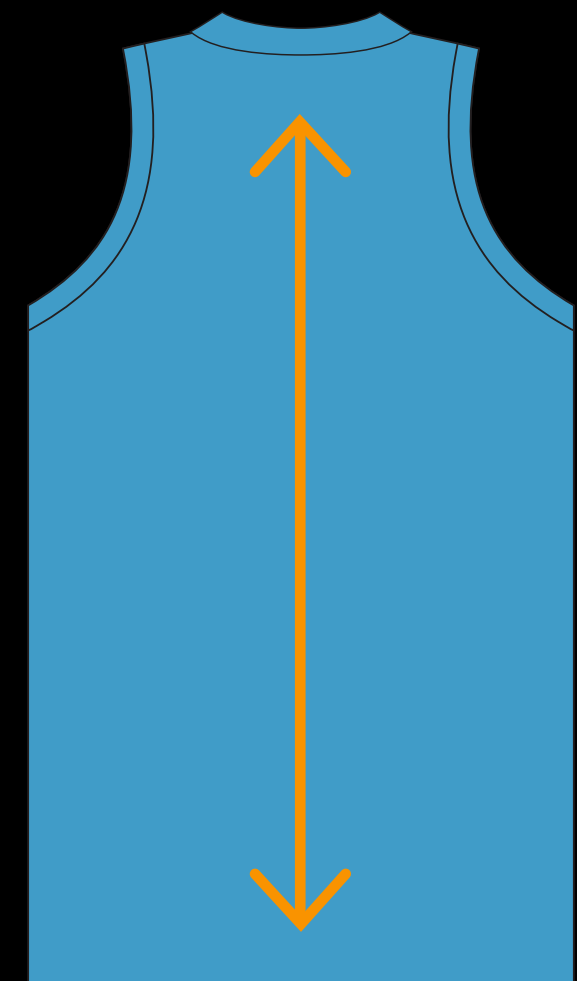

BASKETBALL VEST

UNISEX

Measurements represent actual size of the garment

SIZE	CHEST	BACK LENGTH
XS	49cm	67cm
SMALL	51cm	69cm
MEDIUM	53cm	71cm
LARGE	56cm	74cm
XL	58cm	77cm
2XL	60cm	80cm
3XL	63cm	81cm
4XL	66cm	82cm
5XL	69cm	83cm
6XL	72cm	84cm

FRONT CHEST

Measure garment on a flat surface, 1 inch down from each armpit. Only the front of chest measurement is needed.

**No need for body measurements.*

BACK LENGTH

Measure garment on a flat surface from the collar seam to the bottom edge.

**No need for body measurements.*

#PREPAREDFORGLORY