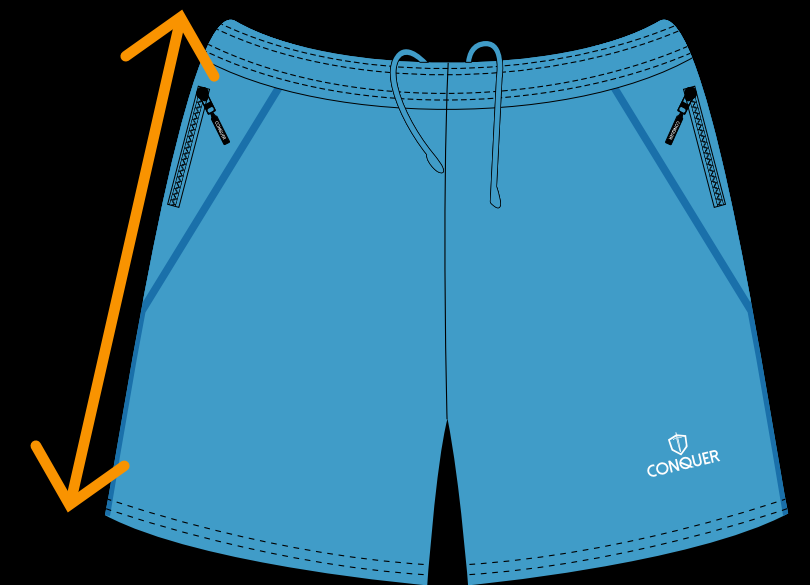

TRAVEL / LEISURE SHORTS

KIDS

Measurements represent actual size of the garment

SIZE	SIDE LENGTH	WAIST
3XSY	24.5cm	32cm
2XSY	26cm	34cm
XSY	27.5cm	36cm
SY	29cm	38cm
MY	30.5cm	40cm
LY	32cm	42cm
XLY	33.5cm	44cm

SIDE LENGTH

Measure garment on a flat surface, measure from the top of the waist band to the edge of the garment leg.

**No need for body measurements.*

HIP SIZE

Measure garment on a flat surface. Only the front of hip measurement is needed.

**No need for body measurements.*

#PREPAREDFORGLORY