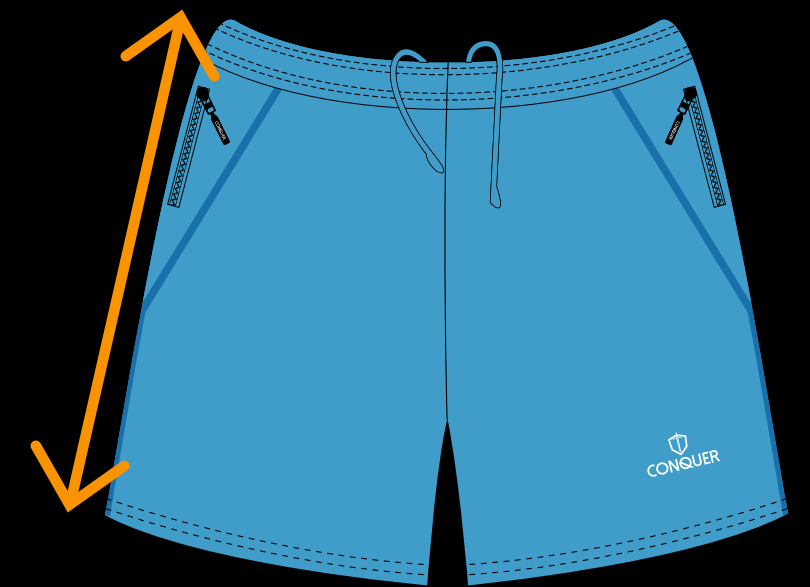

TRAVEL / LEISURE SHORTS

LADIES

Measurements represent actual size of the garment

SIZE	SIDE LENGTH	WAIST
W6/XXS	24.5cm	32cm
W8/XS	26cm	34cm
W10/S	27.5cm	36cm
W12/M	29cm	38cm
W14/L	30.5cm	40cm
W16/XL	32cm	42cm
W18/2XL	33.5cm	44cm
W20/3XL	35cm	46cm

SIDE LENGTH

Measure garment on a flat surface, measure from the top of the waist band to the edge of the garment leg.

**No need for body measurements.*

HIP SIZE

Measure garment on a flat surface. Only the front of hip measurement is needed.

**No need for body measurements.*

#PREPAREDFORGLORY