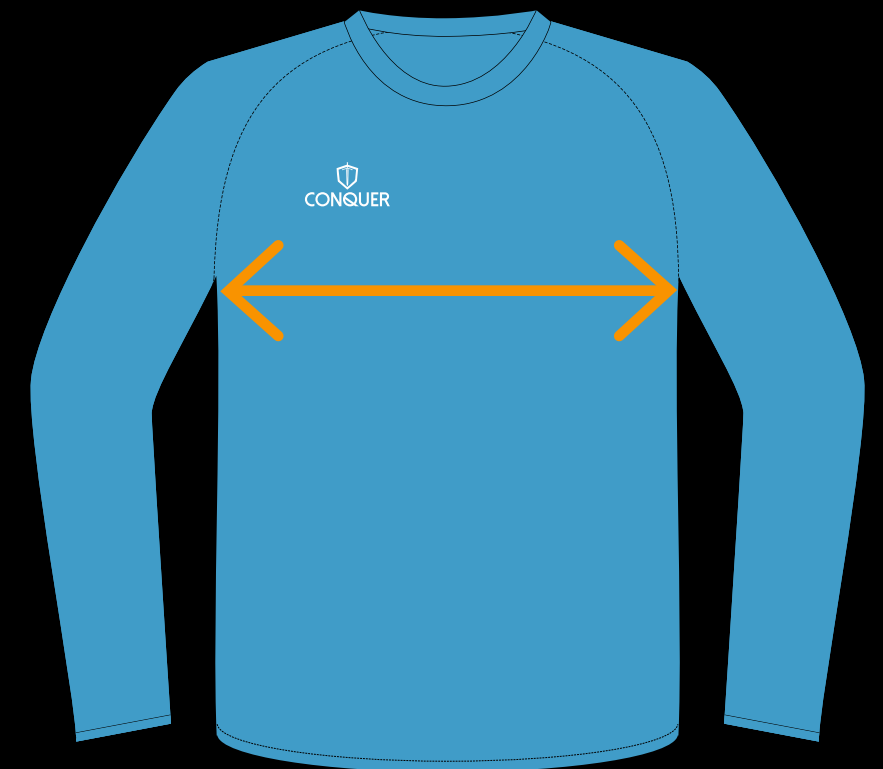

SWEATSHIRT

KIDS

Measurements represent actual size of the garment

SIZE	CHEST	BACK LENGTH	AGE <small>*Guideline only, please double check measurements</small>
3XS	35cm	45cm	3-4yrs
2XS	37cm	47cm	4-5yrs
XS	39cm	49cm	5-6yrs
S	41cm	52cm	6-7yrs
M	44cm	57cm	8-9yrs
L	46cm	61cm	9-10yrs
XL	48cm	64cm	10-11yrs

FRONT CHEST

Measure garment on a flat surface, 1 inch down from each armpit. Only the front of chest measurement is needed.

**No need for body measurements.*

BACK LENGTH

Measure garment on a flat surface from the collar seam to the bottom edge.