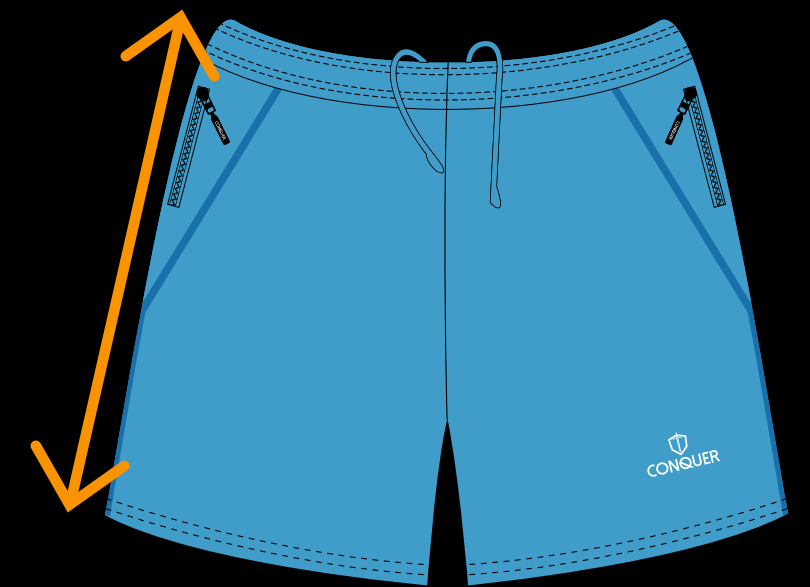

TRAVEL / LEISURE SHORTS

MENS

Measurements represent actual size of the garment

SIZE	SIDE LENGTH	WAIST
XS	38cm	35cm
SMALL	40cm	37cm
MEDIUM	42cm	39cm
LARGE	44cm	41cm
XL	46cm	43cm
2XL	48cm	45cm
3XL	50cm	47cm
4XL	52cm	49cm
5XL	54cm	51cm
6XL	56cm	53cm

SIDE LENGTH

Measure garment on a flat surface, measure from the top of the waist band to the edge of the garment leg.

**No need for body measurements.*

HIP SIZE

Measure garment on a flat surface. Only the front of hip measurement is needed.

**No need for body measurements.*

#PREPAREDFORGLORY