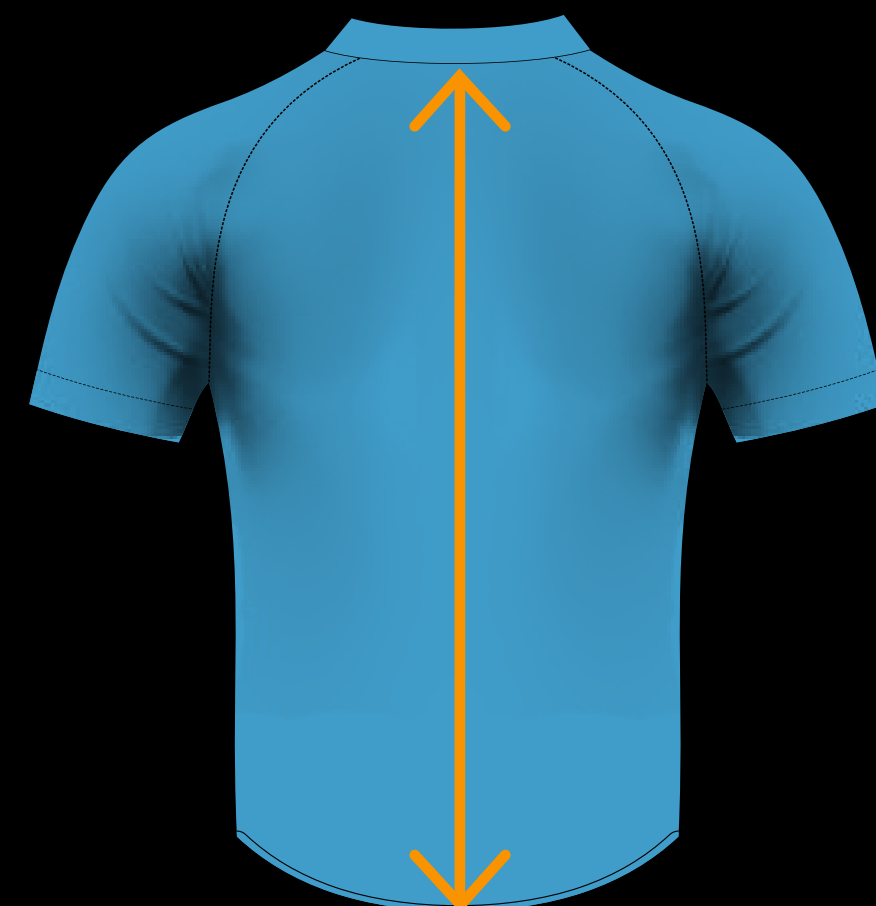

BACK LENGTH

Measure garment on a flat surface from the collar seam to the bottom edge.

*No need for body measurements.