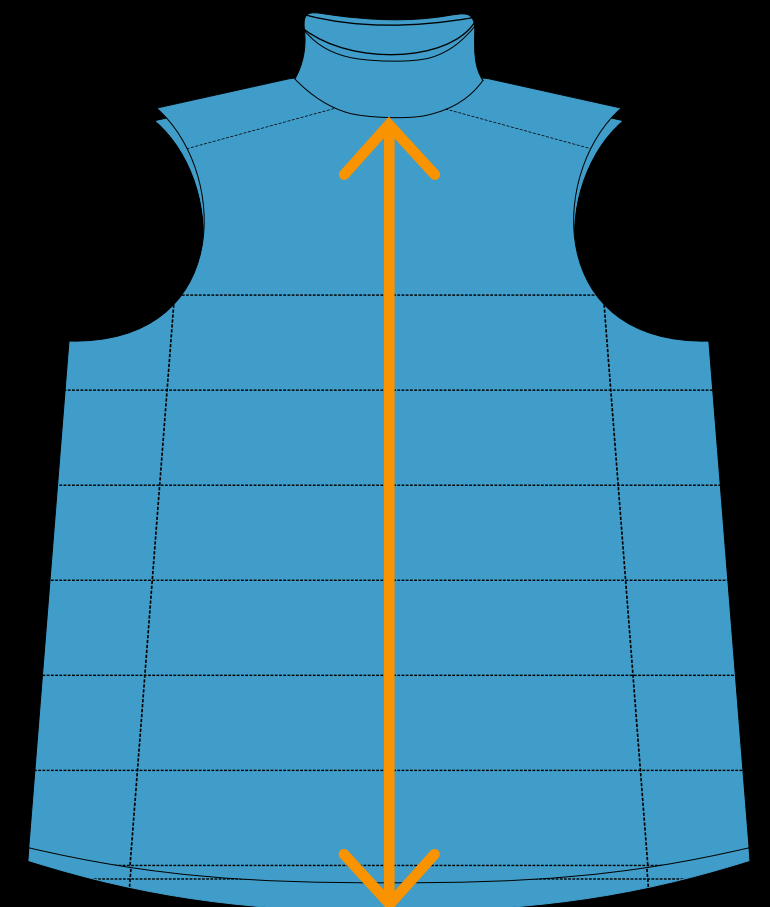

PUFFY VEST

MEN / UNISEX

Measurements represent actual size of the garment

SIZE	FRONT CHEST	BACK LENGTH
XS	52cm	70cm
SMALL	54cm	73cm
MEDIUM	57cm	75cm
LARGE	60cm	77cm
XL	63cm	79cm
2XL	67cm	81cm
3XL	72cm	83cm
4XL	75cm	83cm
5XL	79cm	83cm
6XL	83cm	83cm

FRONT CHEST

Measure garment on a flat surface, 1 inch down from each armpit. Only the front of chest measurement is needed.

**No need for body measurements.*

BACK LENGTH

Measure garment on a flat surface from the collar seam to the bottom edge.

**No need for body measurements.*

#PREPAREDFORGLORY