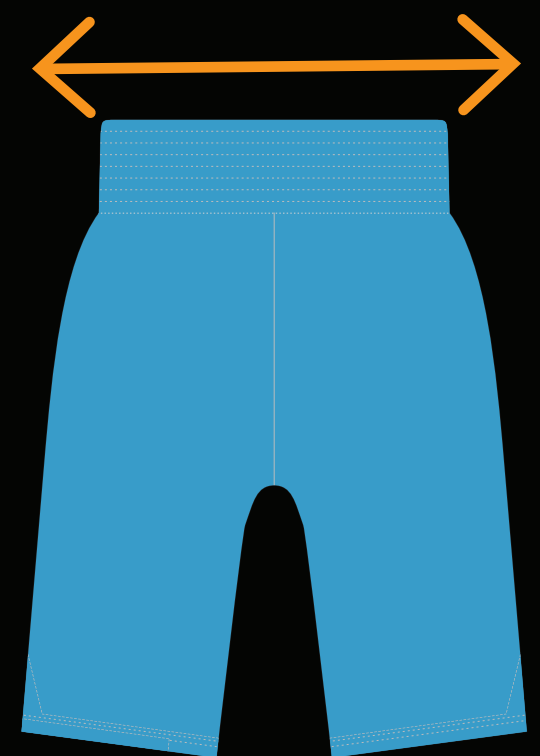

BOXING SHORTS

UNISEX

Measurements represent actual size of the garment

SIZE	SIDE LENGTH	WAIST
XS	44cm	34cm
S	46cm	36cm
M	48cm	38cm
L	50cm	40cm
XL	52cm	42cm
2XL	53cm	44cm
3XL	54cm	46cm
4XL	55cm	48cm
5XL	56cm	50cm
6XL	57cm	52cm

SIDE LENGTH

Measure garment on a flat surface, measure from the top of the waist band to the edge of the garment leg.

**No need for body measurements.*

HIP SIZE

Measure garment on a flat surface. Only the front of hip measurement is needed.

**No need for body measurements.*

#PREPAREDFORGLORY