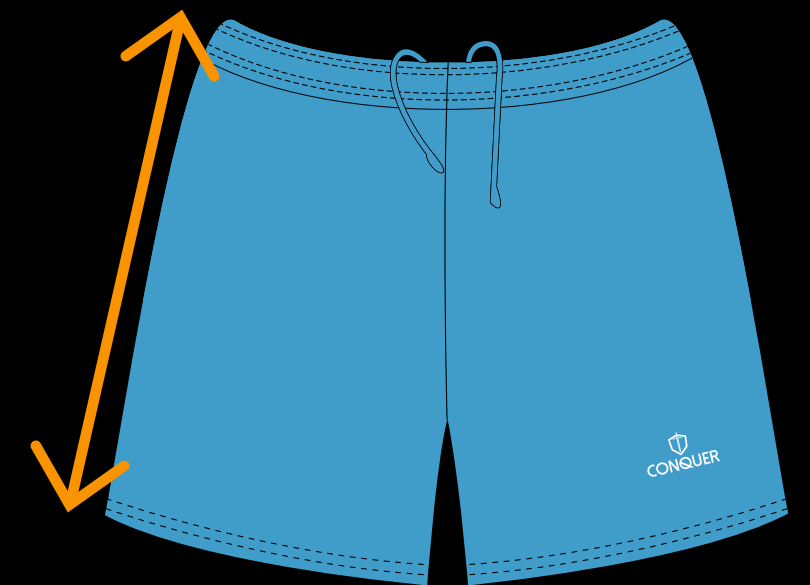

FOOTBALL SHORTS

UNISEX

Measurements represent actual size of the garment

SIZE	SIDE LENGTH	WAIST
XS	40cm	30cm
SMALL	41cm	32cm
MEDIUM	43cm	34cm
LARGE	45cm	36cm
XL	47cm	38cm
2XL	49cm	40cm
3XL	51cm	42cm
4XL	53cm	44cm
5XL	55cm	46cm
6XL	56cm	48cm

SIDE LENGTH

Measure garment on a flat surface, measure from the top of the waist band to the edge of the garment leg.

**No need for body measurements.*

HIP SIZE

Measure garment on a flat surface. Only the front of hip measurement is needed.