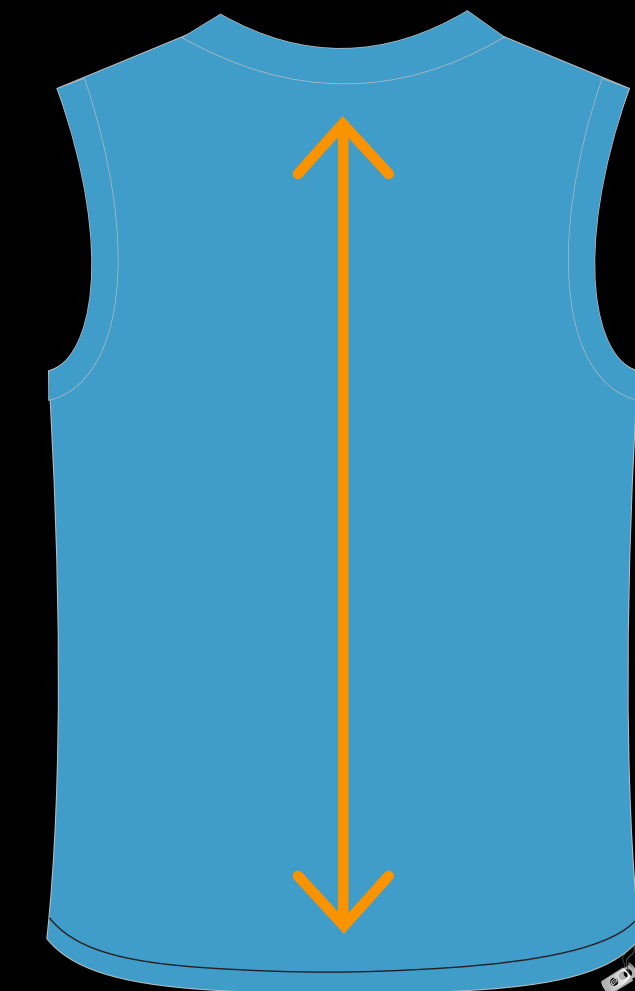

AGE GUIDE

We advise you to use the garment measurements to help you choose the correct size, the ages displayed are a rough guide.

#PREPAREDFORGLORY