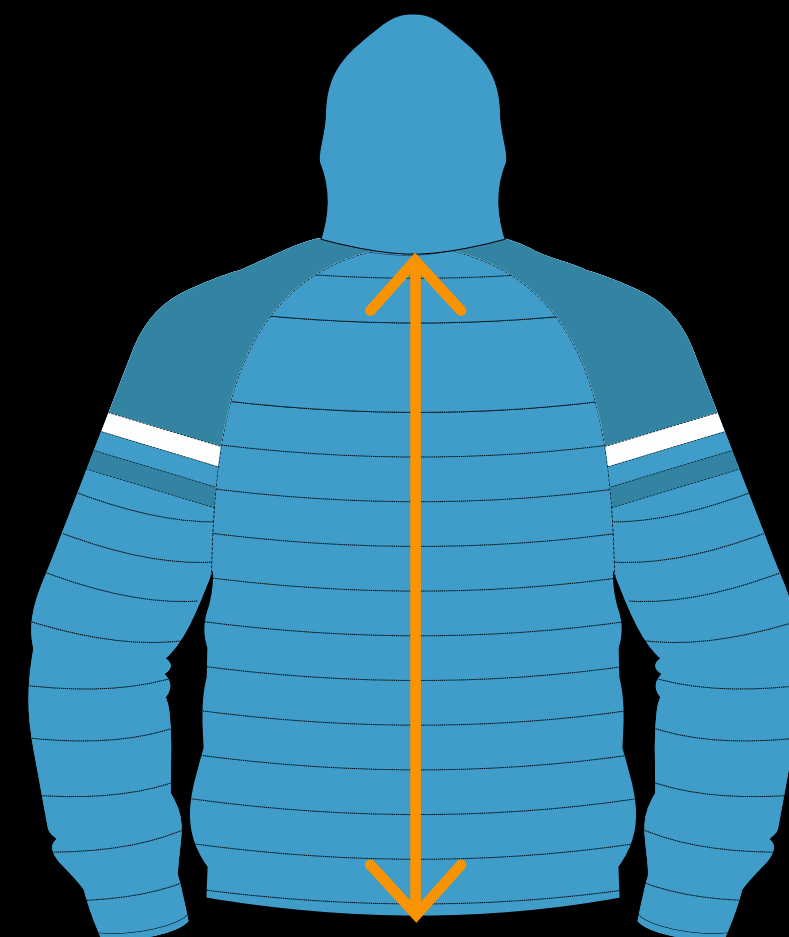

PUFFY JACKET

KIDS

Measurements represent actual size of the garment

SIZE	CHEST	BACK LENGTH	AGE <small>*Guideline only, please double check measurements</small>
3XS	38cm	45cm	3-4yrs
2XS	40cm	48cm	4-5yrs
XS	42cm	52cm	5-6yrs
S	44cm	56cm	6-7yrs
M	46cm	59cm	8-9yrs
L	48cm	64cm	9-10yrs
XL	50cm	69cm	10-11yrs

AGE GUIDE

We advise you to use the garment measurements to help you choose the correct size, the ages displayed are a rough guide.

FRONT CHEST

Measure garment on a flat surface, 1 inch down from each armpit. Only the front of chest measurement is needed.

**No need for body measurements.*

BACK LENGTH

Measure garment on a flat surface from the collar seam to the bottom edge.

**No need for body measurements.*

#PREPAREDFORGLORY