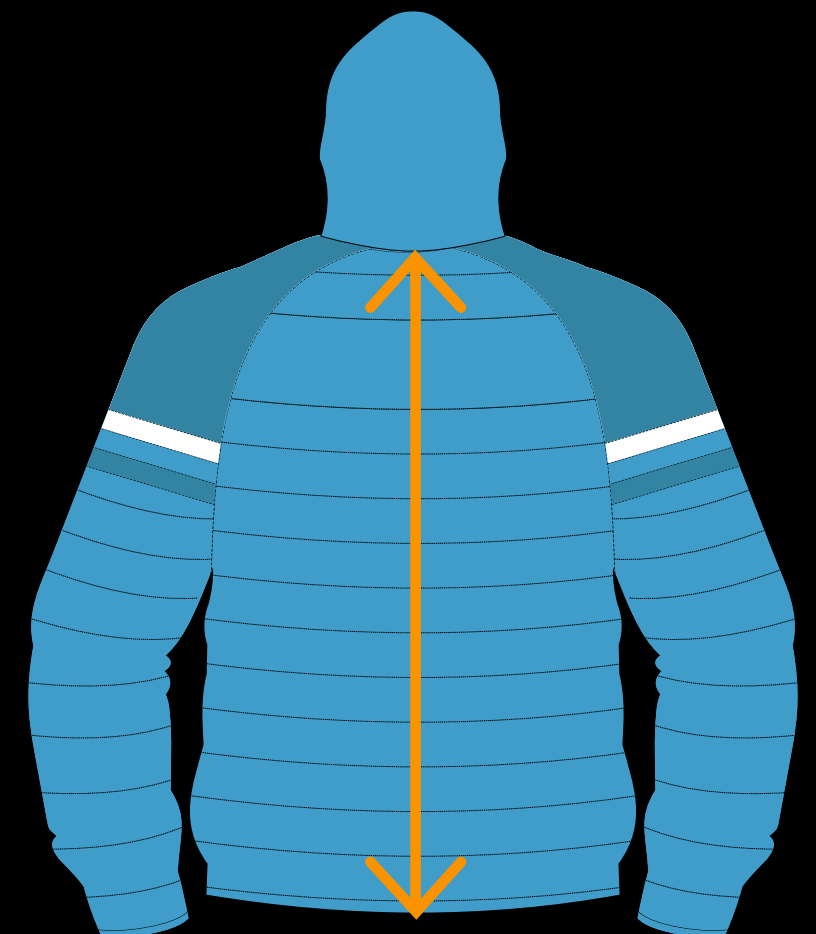

PUFFY JACKET

MENS

Measurements represent actual size of the garment

SIZE	CHEST	BACK LENGTH
XS	54cm	70cm
SMALL	57cm	73cm
MEDIUM	60cm	75cm
LARGE	63cm	77cm
XL	66cm	79cm
2XL	69cm	81cm
3XL	72cm	83cm
4XL	75cm	83cm
5XL	78cm	83cm

FRONT CHEST

Measure garment on a flat surface, 1 inch down from each armpit. Only the front of chest measurement is needed.

**No need for body measurements.*

BACK LENGTH

Measure garment on a flat surface from the collar seam to the bottom edge.

**No need for body measurements.*

#PREPAREDFORGLORY